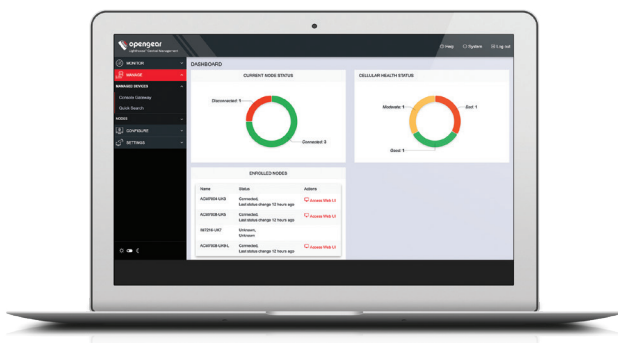

- Automation Gateway: Unified, vendor neutral interface that represents the entire infrastructure
  - Gets configuration and operational data to their automation tools and target infrastructure.
  - Creates a resilient network overlay
  - Provides a centralized API to access services on remote networks
- Secure Provisioning: Remotely provision new network devices via a connected Opengear console server without an on-site engineer or connected LAN and WAN
  - Accelerates deployments and recovery from outages
  - Enables Day One Provisioning and disaster recovery
- Future Developments: Opengear is constantly working on new features to support our customers growing needs. These will be included in your license at no additional cost, as they become available

Subscription Based

Sold as a yearly, per node license. This includes all features, capabilities, updates and support for the purchased term.

	LIGHTHOUSE ENTERPRISE		LIGHTHOUSE ENTERPRISE: Automation Edition	
Number of Nodes	1 Year Subscription	3 Year Subscription	1 Year Subscription	3 Year Subscription
1 – 5	LH0001	LH0001-3Y	ENTLH0001	ENTLH0001-3Y
6 – 49	LH0006	LH0006-3Y	ENTLH0006	ENTLH0006-3Y
50 – 99	LH0050	LH0050-3Y	ENTLH0050	ENTLH0050-3Y
100 – 499	LH0100	LH0100-3Y	ENTLH0100	ENTLH0100-3Y
500 – 999	LH0500	LH0500-3Y	ENTLH0500	ENTLH0500-3Y
1000 – 2499	LH1000	LH1000-3Y	ENTLH1000	ENTLH1000-3Y
2500+	LH2500	LH2500-3Y	ENTLH2500	ENTLH2500-3Y

Ready to learn more?

Visit <https://opengear.com/products/lighthouse/>