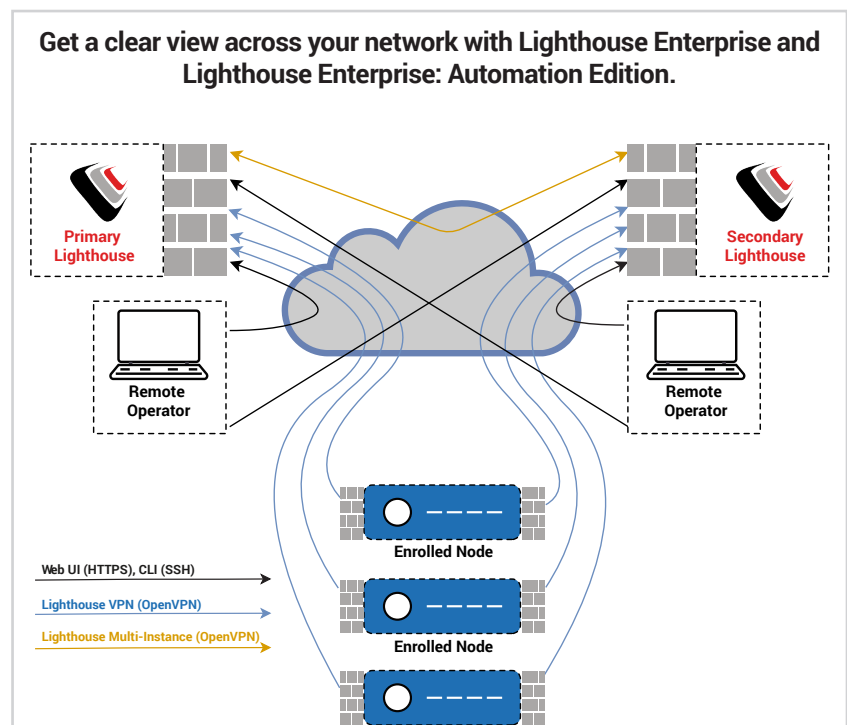

Resilience Is On The Horizon

Out-of-Band has evolved from secure emergency access, to providing always on, resilient connectivity between automation tools and the entire network infrastructure. The constant addition of new edge sites, travel restrictions, staff limitations and more has created the need for full visibility and control – which Lighthouse Centralized Management Software provides.

Purpose-built management tools and an API driven platform, provides users with a clear view across the entire network without ever having to step on site. As the control center of the Opengear Network Resilience Platform, it enables monitoring and management capabilities of network devices via connected console servers at each location. Powered by the latest tools in automation, engineers have unparalleled visibility to the backbone of their enterprise – the IT infrastructure.

Lighthouse Enterprise Ready Made For Every Day Use

Lighthouse Enterprise provides the redundancy and resiliency needed for evolving networks through multi-instance capabilities. Providing presence and proximity to critical devices, engineers control every aspect of their network through one central hub. Every Lighthouse subscription:

- Allows for up to 11 total Lighthouse instances (primary and 10 secondaries)
- Provides Software Defined Infrastructure, for Remote IP access, for each node
- Enables access to MessageBus and all current or future plug ins (Zapier)

Lighthouse Enterprise: Automation Edition

Next Level Network Management